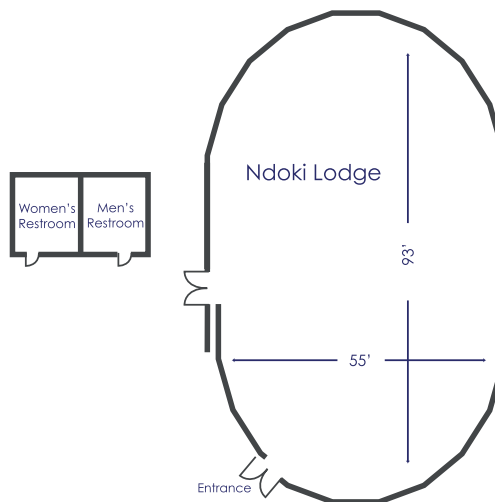

Duration	Rate
Daytime (9a-5p)	$950 for 8 hours $750 for 4 hours or less
Evening (6p-11:30p)	$1850 for 4 hours
Extra Hours	Please ask

Please ask about our 'off-peak' rates

Style	Max Capacity
Standing	200
Standing (with patio)	500
Seated	170-200
Seated (with patios)	200-250

Capacities may fluctuate depending on desired floor plan